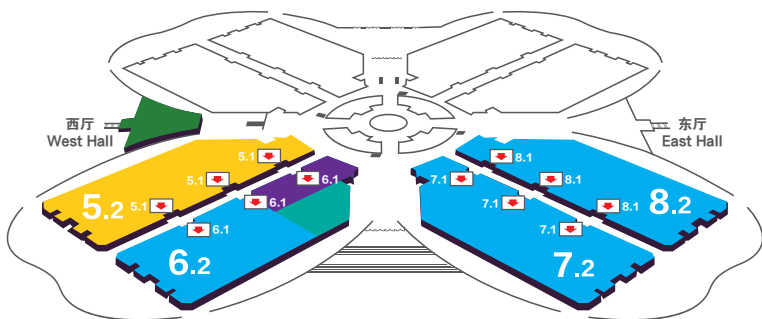

展馆分布图

Hall Plan

二层展馆 (16米层)
2nd Floor

会展大道 (8米层)
Exhibition Boulevard

一层展厅 (0米层)
1st Floor

车床、汽座及家具 (5.1/6.1)
Baby Carriages, Car Seats
and Furniture

孕装、内衣及配饰 (6.2)
Maternity Clothing, Underwear
and Accessories

国际展区 (西厅 West Hall/8.1)
International Pavilions

童装、婴装、童鞋及配饰 (5.2)
Child, Baby and Teenager
Clothing, Footwear and
Accessories

母婴用品 (6.1/6.2/7.2/8.2)
Maternity and Baby Care
Products

上海时尚童装展 (6.2)
Cool Kids Fashion Shanghai

玩具、教育及纪念品 (6.1)
Toys, Educational Products
and Souvenirs

孕婴童食品、保健品及零食 (7.1/8.1)
Food, Health Care Products and
Snacks

授权专区 (6.2)
Licensing Zone

一层展馆 (0米层)

1st Floor

西入口
West Entrance

东入口
East Entrance

南入口
South Entrance

会展大道 (8米层)

Exhibition Boulevard

西签到
West Hall

东签到
East Hall

南签到
South Hall

一层展馆功能图 (0米层)

1st Floor Hall Plan

国内采购商与展商对接会 A 区
Private Buyer Meetings A