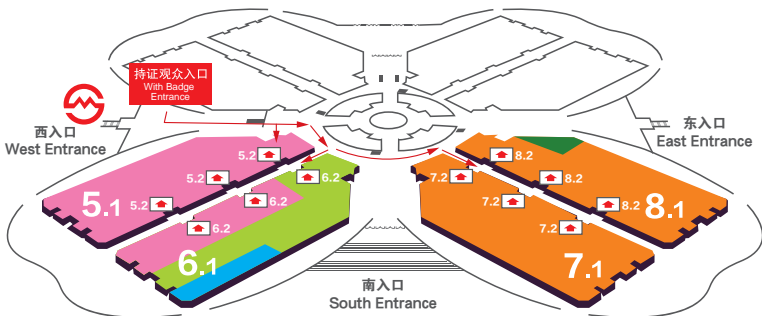

展馆分布图

Hall Plan

二层展馆 (16米层)
2nd Floor

会展大道 (8米层)
Exhibition Boulevard

一层展厅 (0米层)
1st Floor

车床、汽座及家具 (5.1/6.1)
Baby Carriages, Car Seats
and Furniture

孕装、内衣及配饰 (6.2)
Maternity Clothing, Underwear
and Accessories

国际展区 (西厅 West Hall/8.1)
International Pavilions

童装、婴装、童鞋及配饰 (5.2)
Child, Baby and Teenager
Clothing, Footwear and
Accessories

母婴用品 (6.1/6.2/7.2/8.2)
Maternity and Baby Care
Products

上海时尚童装展 (6.2)
Cool Kids Fashion Shanghai

玩具、教育及纪念品 (6.1)
Toys, Educational Products
and Souvenirs

孕婴童食品、保健品及零食 (7.1/8.1)
Food, Health Care Products and
Snacks

授权专区 (6.2)
Licensing Zone

一层展馆 (0米层)

1st Floor

西入口
West Entrance

东入口
East Entrance

南入口
South Entrance

会展大道 (8米层)

Exhibition Boulevard

西签到
West Hall

东签到
East Hall

南签到
South Hall

一层展馆功能图 (0米层)

1st Floor Hall Plan

国内采购商与展商对接会 A 区
Private Buyer Meetings A