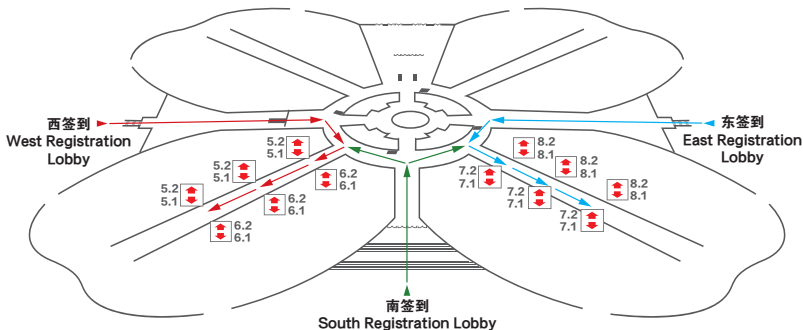

展馆分布图

Hall Plan

二层展馆 (16米层)
2nd Floor

会展大道 (8米层)
Exhibition Boulevard

一层展厅 (0米层)
1st Floor

车床、汽座及家具 (5.1/6.1)
Baby Carriages, Car Seats
and Furniture

孕装、内衣及配饰 (6.2)
Maternity Clothing, Underwear
and Accessories

国际展区 (西厅 West Hall/8.1)
International Pavilions

童装、婴装、童鞋及配饰 (5.2)
Child, Baby and Teenager
Clothing, Footwear and
Accessories

母婴用品 (6.1/6.2/7.2/8.2)
Maternity and Baby Care
Products

上海时尚童装展 (6.2)
Cool Kids Fashion Shanghai

玩具、教育及纪念品 (6.1)
Toys, Educational Products
and Souvenirs

孕婴童食品、保健品及零食 (7.1/8.1)
Food, Health Care Products and
Snacks

授权专区 (6.2)
Licensing Zone

一层展馆 (0米层)

1st Floor

西入口
West Entrance

东入口
East Entrance

南入口
South Entrance

会展大道 (8米层)

Exhibition Boulevard

西签到
West Hall

东签到
East Hall

南签到
South Hall

一层展馆功能图 (0米层)

1st Floor Hall Plan

国内采购商与展商对接会 A 区
Private Buyer Meetings A