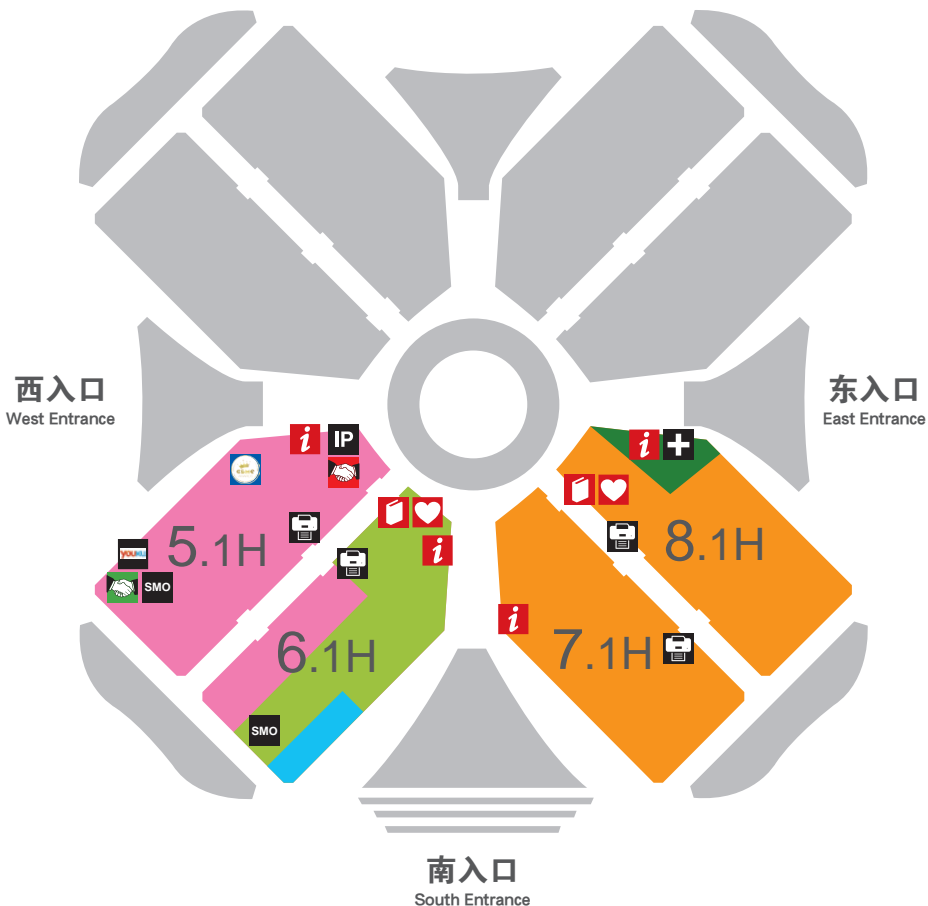

展馆分布图

Hall Plan

二层展馆 (16米层)
2nd Floor

会展大道 (8米层)
Exhibition Boulevard

一层展厅 (0米层)
1st Floor

车床、汽座及家具 (5.1/6.1)
Baby Carriages, Car Seats
and Furniture

孕装、内衣及配饰 (6.2)
Maternity Clothing, Underwear
and Accessories

国际展区 (西厅 West Hall/8.1)
International Pavilions

童装、婴装、童鞋及配饰 (5.2)
Child, Baby and Teenager
Clothing, Footwear and
Accessories

母婴用品 (6.1/6.2/7.2/8.2)
Maternity and Baby Care
Products

上海时尚童装展 (6.2)
Cool Kids Fashion Shanghai

玩具、教育及纪念品 (6.1)
Toys, Educational Products
and Souvenirs

孕婴童食品、保健品及零食 (7.1/8.1)
Food, Health Care Products and
Snacks

授权专区 (6.2)
Licensing Zone

一层展馆 (0米层)

1st Floor

西入口
West Entrance

东入口
East Entrance

南入口
South Entrance

会展大道 (8米层)

Exhibition Boulevard

西签到
West Hall

东签到
East Hall

南签到
South Hall

一层展馆功能图 (0米层)

1st Floor Hall Plan

国内采购商与展商对接会 A 区
Private Buyer Meetings A