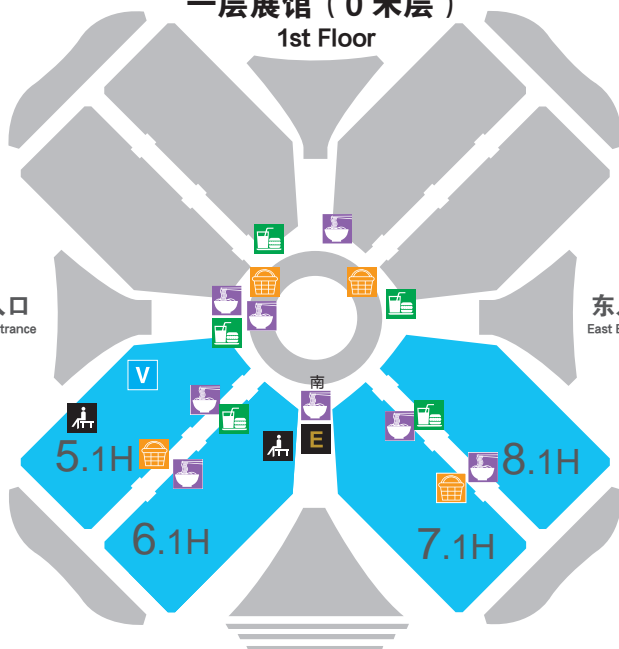

展馆分布图

Hall Plan

二层展馆 (16米层)
2nd Floor

会展大道 (8米层)
Exhibition Boulevard

一层展厅 (0米层)
1st Floor

车床、汽座及家具 (5.1/6.1)
Baby Carriages, Car Seats
and Furniture

孕装、内衣及配饰 (6.2)
Maternity Clothing, Underwear
and Accessories

国际展区 (西厅 West Hall/8.1)
International Pavilions

童装、婴装、童鞋及配饰 (5.2)
Child, Baby and Teenager
Clothing, Footwear and
Accessories

母婴用品 (6.1/6.2/7.2/8.2)
Maternity and Baby Care
Products

上海时尚童装展 (6.2)
Cool Kids Fashion Shanghai

玩具、教育及纪念品 (6.1)
Toys, Educational Products
and Souvenirs

孕婴童食品、保健品及零食 (7.1/8.1)
Food, Health Care Products and
Snacks

授权专区 (6.2)
Licensing Zone

一层展馆 (0米层)

1st Floor

西入口
West Entrance

东入口
East Entrance

南入口
South Entrance

会展大道 (8米层)

Exhibition Boulevard

西签到
West Hall

东签到
East Hall

南签到
South Hall

一层展馆功能图 (0米层)

1st Floor Hall Plan

国内采购商与展商对接会 A 区
Private Buyer Meetings A