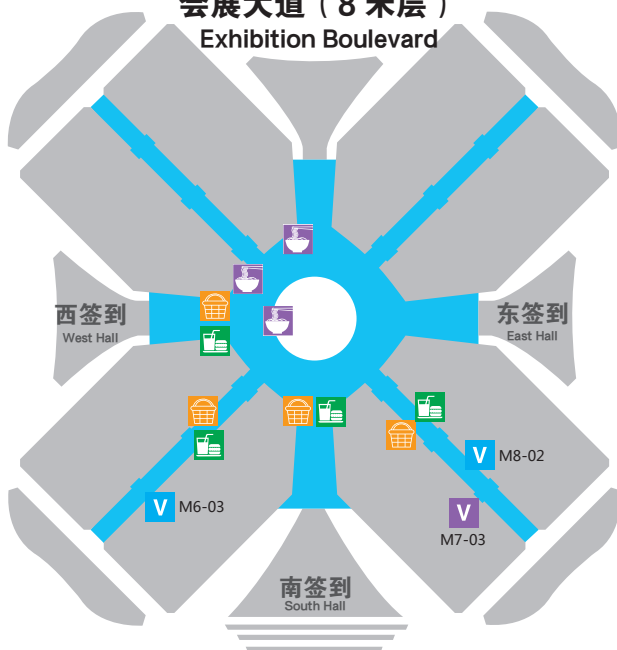

展馆分布图

Hall Plan

二层展馆 (16米层)
2nd Floor

会展大道 (8米层)
Exhibition Boulevard

一层展厅 (0米层)
1st Floor

车床、汽座及家具 (5.1/6.1)
Baby Carriages, Car Seats
and Furniture

孕装、内衣及配饰 (6.2)
Maternity Clothing, Underwear
and Accessories

国际展区 (西厅 West Hall/8.1)
International Pavilions

童装、婴装、童鞋及配饰 (5.2)
Child, Baby and Teenager
Clothing, Footwear and
Accessories

母婴用品 (6.1/6.2/7.2/8.2)
Maternity and Baby Care
Products

上海时尚童装展 (6.2)
Cool Kids Fashion Shanghai

玩具、教育及纪念品 (6.1)
Toys, Educational Products
and Souvenirs

孕婴童食品、保健品及零食 (7.1/8.1)
Food, Health Care Products and
Snacks

授权专区 (6.2)
Licensing Zone

一层展馆 (0米层)

1st Floor

西入口
West Entrance

东入口
East Entrance

南入口
South Entrance

会展大道 (8米层)

Exhibition Boulevard

西签到
West Hall

东签到
East Hall

南签到
South Hall

一层展馆功能图 (0米层)

1st Floor Hall Plan

国内采购商与展商对接会 A 区
Private Buyer Meetings A